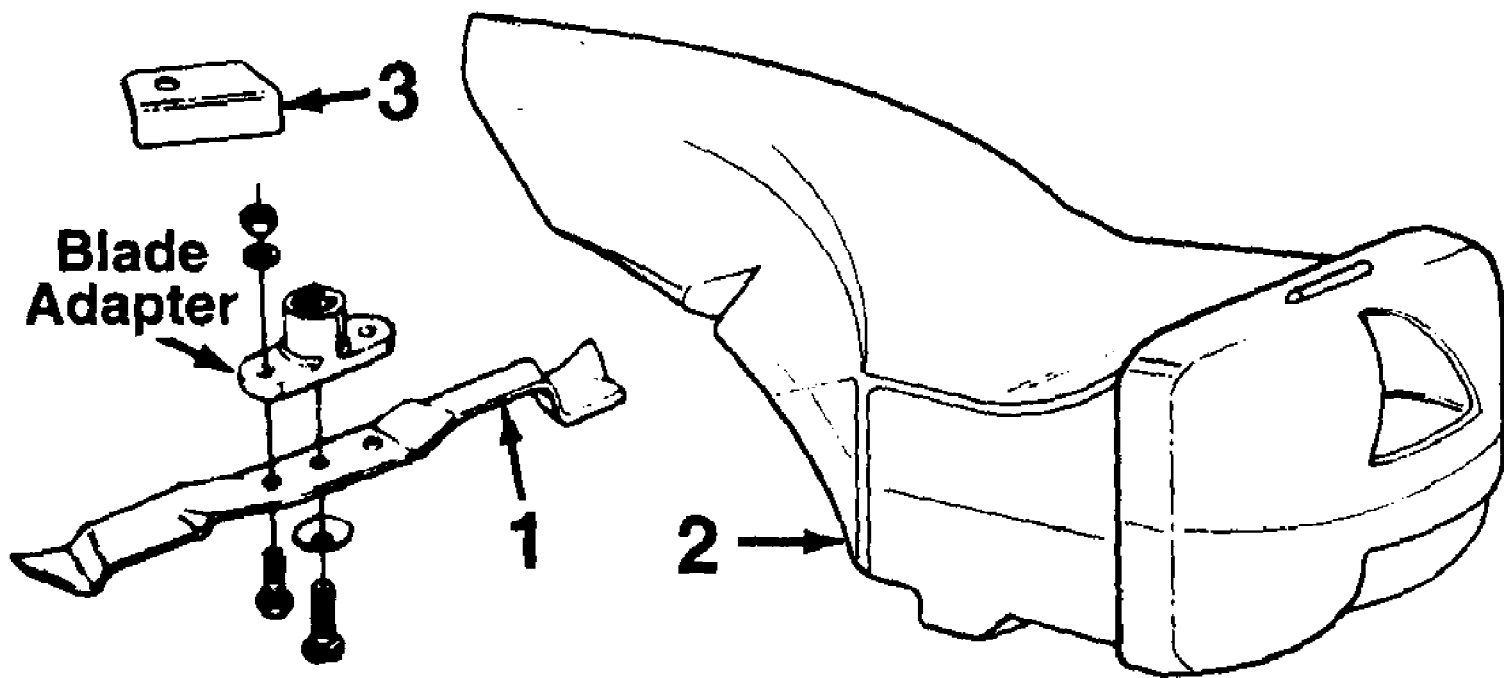

190-108-190 21" Mulching Kit (1996)
21" Mulching Kit

190-108-190 21" Mulching Kit (1996)
21" Mulching Kit

Ref #	Part Number	Qty	S/P/F	Description
1	742-0721	1	S	Mulching Blade
2	731-1446	1	S	Mulching Plug
3	782-7010	1		Stop Bracket
?4	710-1006	1	S	Hex Tap Scr. 3/8-16 x .75" Lg.